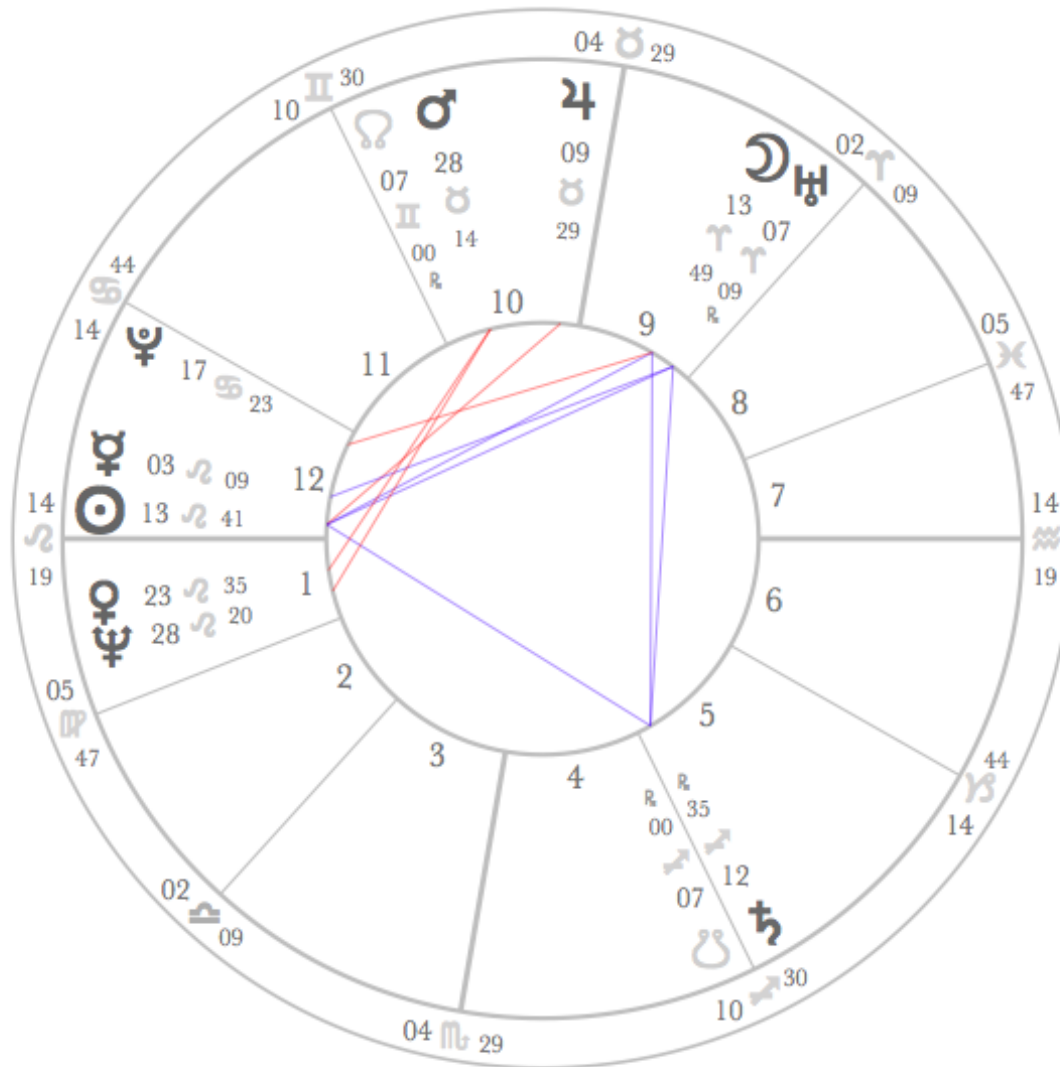

Andy Warhol

Natal Chart

Montag, 6. August 1928

06:30:00 EDT

Pittsburgh, Pennsylvania

Tropical Placidus True Node