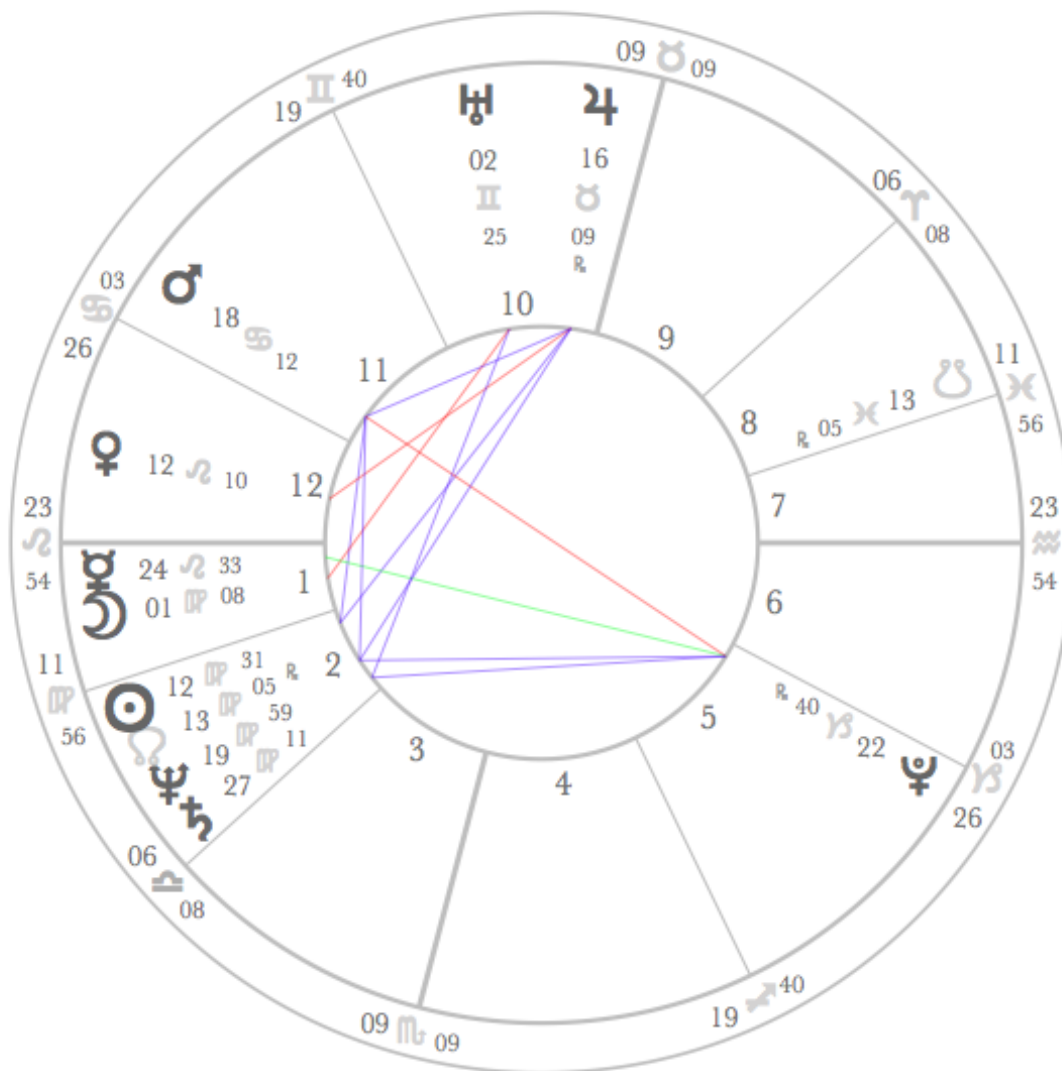

C.D. Friedrich

Natal Chart

Montag, 5. September 1774

03:30:00 LMT

Greifswald, Germany

Tropical Placidus True Node