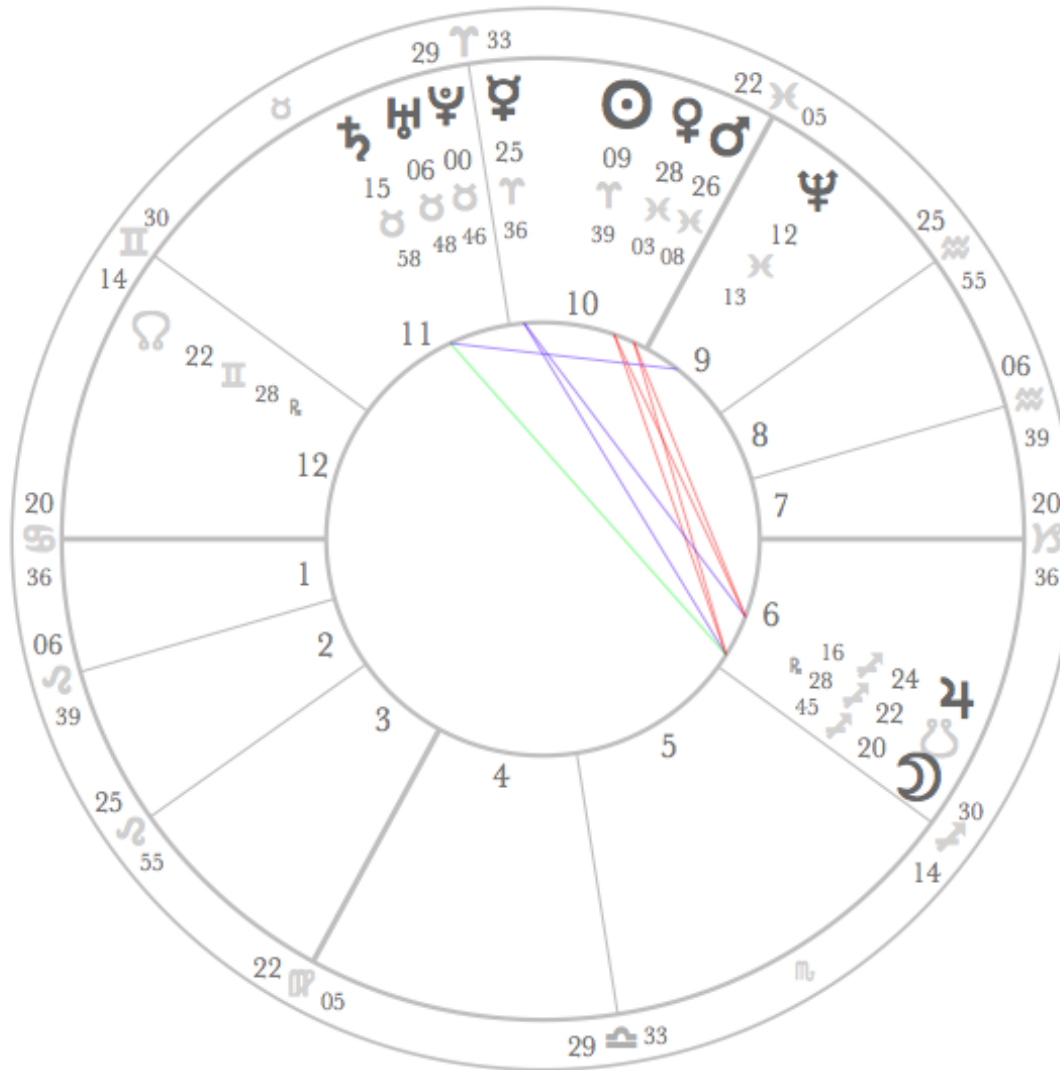

Tropical Placidus True Node

Albert Einstein

Natal Chart

Freitag, 14. März 1879

11:30:00 LMT

Ulm, Germany

Tropical Placidus True Node

Vincent Van Gogh

Natal Chart

Mittwoch, 30. März 1853

11:00:00 LMT

Groot Jundert, Netherlands

Tropical Placidus True Node

	 A hand-drawn illustration in red ink. On the left is a crescent moon shape. To its right is a circular shape representing an eye, with a small dark dot in the center for a pupil. The drawing is located in the top-right quadrant of a 2x2 grid.

Jean Paul Gautier

Natal Chart

Donnerstag, 24. April 1952

19:00:00 CET

Bagneux, France

Tropical Placidus True Node

Andy Warhol

Natal Chart